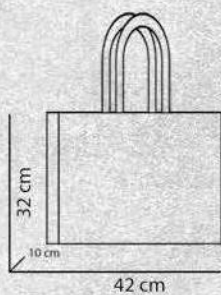

eco
shoppers myBox

1030_Aurora_ Borsa Shopping

- Termosaldata, manici 2x40cm
- cm 42x32x10
- TNT 80gr.
- 50/100